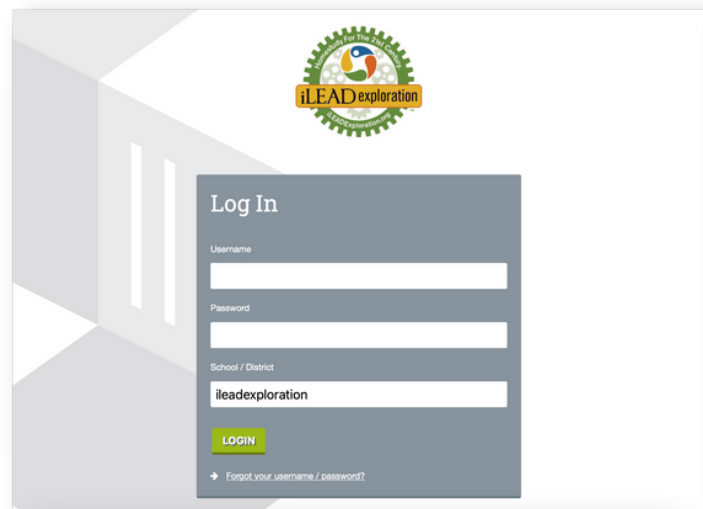

# ACCESSING LEARNER TEST SCORES

Use this parent tutorial on how to access your learner's test scores through your Parent/Student Portal.

Log into the Parent/ Student portal

Portal Link:  
<https://empower.parentstudentportal.com/>