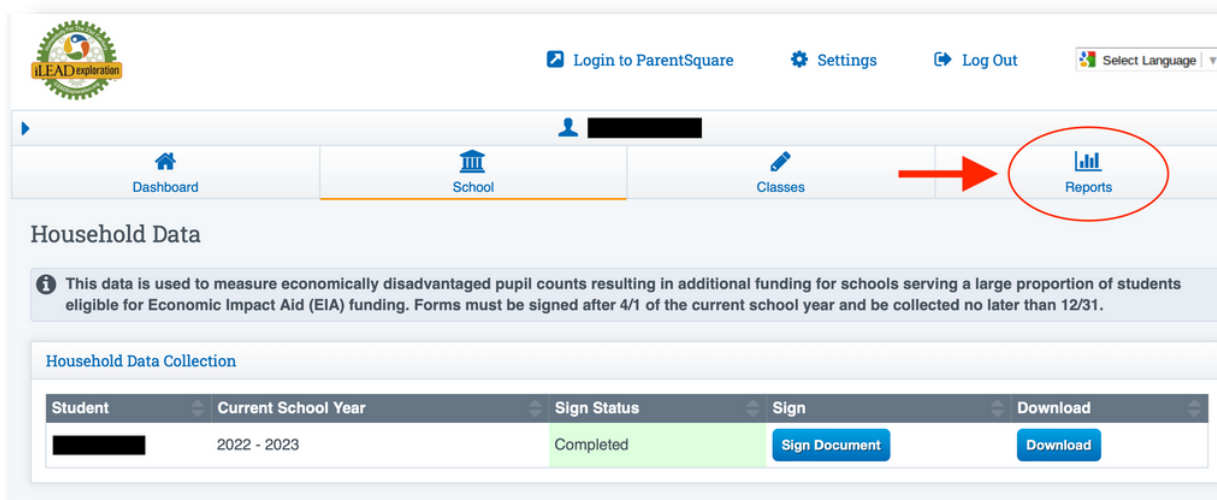

1. Click REPORTS